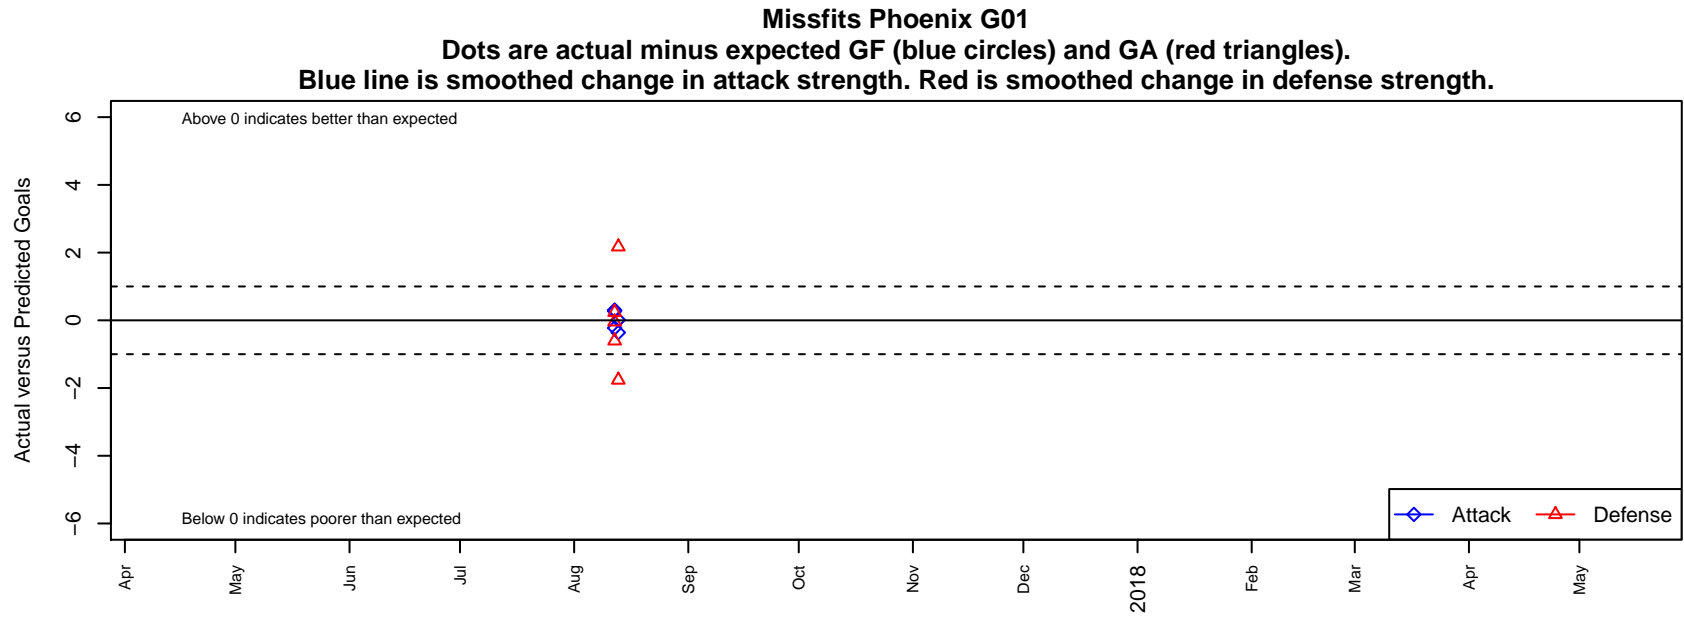

Missfits Phoenix G01

, CAN
G01 total strength=1308
attack=5.55 defense=6.11

alt names used:

Venues played:
2017 Bend Premier Cup Amandine Henry (U17)

| date | home | | away | | venue | pred.home | pred.away |
|-------------|----------------------|---|------------------------------|---|--|------------------|------------------|
| 2017-08-13 | Pacific FC Blue G01 | 0 | Missfits Phoenix G01 | 1 | 2017 Bend Premier Cup Amandine Henry (U1 | 2.17 | 0.99 |
| 2017-08-13 | Missfits Phoenix G01 | 0 | Rocklin YSC Heat G01 | 5 | 2017 Bend Premier Cup Amandine Henry (U1 | 0.36 | 3.24 |
| 2017-08-12 | Missfits Phoenix G01 | 1 | Bend FC Timbers Red G01 | 2 | 2017 Bend Premier Cup Amandine Henry (U1 | 0.70 | 1.40 |
| 2017-08-12 | Missfits Phoenix G01 | 1 | FWFC Blue G01 | 1 | 2017 Bend Premier Cup Amandine Henry (U1 | 1.22 | 1.24 |
| 2017-08-12 | Missfits Phoenix G01 | 1 | Westside Timbers Copa TS G01 | 1 | 2017 Bend Premier Cup Amandine Henry (U1 | 0.73 | 0.96 |